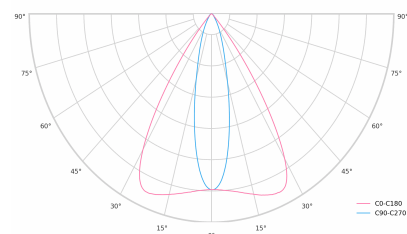

Light distribution