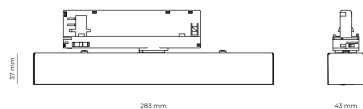

Width 43.00 cm  
 Height 37.00 cm  
 Length 283.00 cm  
 Weight 0.45 kg  
 Service lifetime (L80 B10) 50 000 h  
 Warranty 5 years

### Dimensions