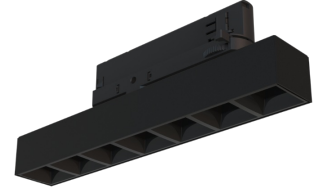

Technical datasheet

WORCOM-S-927-1-ASYM-BL

Product description

Worker Compact is a modern track LED luminaire for 3-phase system with LED source with 50,000 hours lifetime. Available in 3 power options, wide range of color temperatures (2700K-4000K) with CRI 80+/90+. Five light distribution types (50°, 80°, ASYM, SYM, WAS) and DALI control option available. Uses the most modern LED technology for powerful and economical lighting. Ideal for offices, corridors and retail spaces. 5-year warranty.

LED 220-240 V 50-60Hz **IP20**   **UGR < 19** **CCT 2700 K** **CRI 90+**

Product technical data

Mains voltage	220 - 240V AC, 50/60Hz
Connection method	3-phase track adapter
Dimming type	Non-dimmable
IP rating	20
Protection class	II
Ambient temperature	0 to +25 °C
Light source	LED
Colour temperature	2700k
Color rendering index	90
Rated luminous flux	670 lm
Connected load	9.42 W
Luminous efficacy	71.1 lm/W

Ripple	5 %
Inrush current	17 A
Inrush time	172 µs
Optical system	Lenses
Optical part material	PMMA
Surface finish	Powder coated
Width	43.00 cm
Height	37.00 cm
Length	283.00 cm
Weight	0.45 kg
Service lifetime (L80 B10)	50 000 h
Warranty	5 years