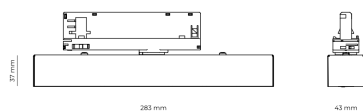

Ripple 5 %
Inrush current 17 A
Inrush time 172 μs
Optical system Lenses
Optical part material PMMA
Surface finish Powder coated

Width 43.00 cm
Height 37.00 cm
Length 284.00 cm
Weight 0.45 kg

Service lifetime (L80 B10) 50 000 h
Warranty 5 years

Dimensions

Light distribution