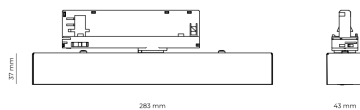

LED 220-240 V 50-60 Hz **IP20**   **UGR < 19** **CCT 4000 k** **CRI 90+**

Product technical data

Mains voltage	220 - 240V AC, 50/60Hz	Ripple	5 %
Connection method	3-phase track adapter	Inrush current	17 A
Dimming type	Non-dimmable	Inrush time	172 µs
IP rating	20	Optical system	Lenses
Protection class	II	Optical part material	PMMA
Ambient temperature	0 to +25 °C	Surface finish	Powder coated
Light source	LED	Width	43.00 cm
Colour temperature	4000k	Height	37.00 cm
Color rendering index	90	Length	284.00 cm
Rated luminous flux	1,186 lm	Weight	0.45 kg
Connected load	13.97 W	Service lifetime (L80 B10)	50 000 h
Luminous efficacy	84.9 lm/W	Warranty	5 years

Dimensions

Light distribution