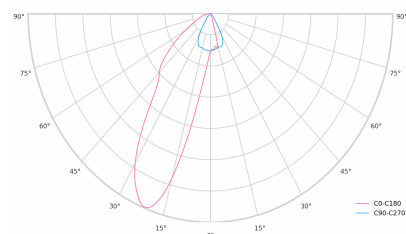

Light distribution