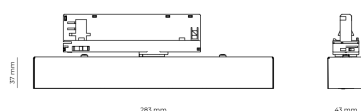

Dimensions