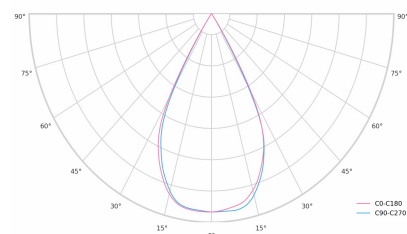

Light distribution