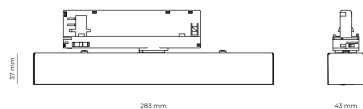

Width 43.00 cm
 Height 37.00 cm
 Length 283.00 cm
 Weight 0.45 kg
 Service lifetime (L80 B10) 50 000 h
 Warranty 5 years

Dimensions

Light distribution