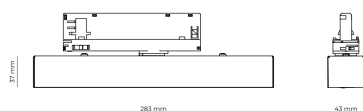

LED 220-240 V 50-60 Hz **IP20**   **UGR < 19** **CCT 3500 k** **CRI 90+**

Product technical data

Mains voltage	220 - 240V AC, 50/60Hz	Ripple	5 %
Connection method	3-phase track adapter	Inrush current	17 A
Dimming type	Non-dimmable	Inrush time	172 µs
IP rating	20	Optical system	Lenses
Protection class	II	Optical part material	PMMA
Ambient temperature	0 to +25 °C	Surface finish	Powder coated
Light source	LED	Width	43.00 cm
Colour temperature	3500k	Height	37.00 cm
Color rendering index	90	Length	283.00 cm
Rated luminous flux	824 lm	Weight	0.45 kg
Connected load	9.42 W	Service lifetime (L80 B10)	50 000 h
Luminous efficacy	87.5 lm/W	Warranty	5 years

Dimensions

Light distribution