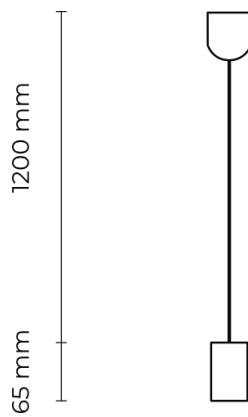

Family datasheet

Simple

Product description

ARLI Simple luminaires excel in their precise design and fabric quality. The offer includes 2 color versions of the luminaire body (black, white), which complements the 16 color versions of the textile cable, thus meeting all your expectations in adapting the luminaires to your ideas. The length of the lamp is 1.2 m.

E27 220-240V
50-60Hz **IP20** 

Technical description

Mains voltage	220 - 240V AC, 50/60Hz	Housing material	Plastic
Connection method	Plug-in terminal	Ambient temperature	0 to +25°C
IP rating	20	Warranty	3 years
Socket	E27 (max. 15W)		
Light source	Light bulb		

Dimensions

Available housing colors

RAL 9005 RAL 9003

Available cable colors

Product codes

The technical specifications of the luminaire are determined through the combination of these attributes, which result in a unique product code.

Order code example: Simple-1,2m-BL-

Attribute	Value	Code
Model	Simple	Simple-
Size	1,2m	1,2m
	3,0m	3,0m
Housing Color	Black	BL
	White	WH
Cable Color	White	0111
	Black	0900
	Gray	8765
	Brown	7953
	Red	3119
	Blue	4867
	Light blue	4906
	Cyan	5305
	Orange	2166
	Purple	4406
	Pink	3358
	Green	5474
	Dark green	5744
	Yellow	1257
	Red/white	3119z
Black/white	0900z	
Cyan/white	5305z	