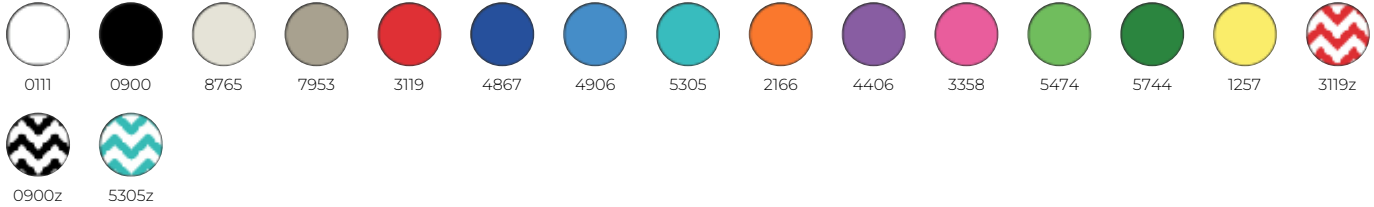

Family datasheet

Diablo suspended

Product description

Diablo is a compact suspended 3-phase LED spotlight with integrated power supply and aluminum heatsink with 50,000 hours lifetime. Available in 3 power options, wide range of color temperatures (2700K-4000K) with CRI 80+/90+. Four light distribution types (15°, 24°, 36°, 60°) and DALI control option available. Ideal for commercial spaces, showrooms and households. 5-year warranty.

Dimensions

Light distribution curves

Available housing colors

Available cable colors

Product codes

The technical specifications of the luminaire are determined through the combination of these attributes, which result in a unique product code.

Order code example: **DIABLOSUS-L-827-1-15-BL-**

| Attribute | Value | Code |
|--------------------|------------------|------------|
| Model | Diablo suspended | DIABLOSUS- |
| Version | S | S |
| | M | M |
| | L | L |
| CCT | 2700k (CRI 80+) | 827 |
| | 2700k (CRI 90+) | 927 |
| | 3000k (CRI 80+) | 830 |
| | 3000k (CRI 90+) | 930 |
| | 3100k (CRI 80+) | 831 |
| | 3100k (CRI 90+) | 931 |
| | 3500k (CRI 80+) | 835 |
| | 3500k (CRI 90+) | 935 |
| | 4000k (CRI 80+) | 840 |
| | 4000k (CRI 90+) | 940 |
| Dimming | Non-dimmable | 1 |
| | DALI | 2 |
| Light distribution | 15° | 15 |
| | 24° | 24 |
| | 36° | 36 |
| | 60° | 60 |
| Housing Color | Black | BL |
| | White | WH |
| | White | 0111 |
| | Black | 0900 |
| | Gray | 8765 |

| | | |
|-------------|-------------|-------|
| Cable Color | Brown | 7953 |
| | Red | 3119 |
| | Blue | 4867 |
| | Light blue | 4906 |
| | Cyan | 5305 |
| | Orange | 2166 |
| | Purple | 4406 |
| | Pink | 3358 |
| | Green | 5474 |
| | Dark green | 5744 |
| | Yellow | 1257 |
| | Red/white | 3119z |
| | Black/white | 0900z |
| Cyan/white | 5305z | |