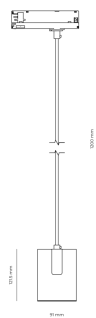

Family datasheet

Diablo suspended

Product description

Diablo is a compact suspended 3-phase LED spotlight with integrated power supply and aluminum heatsink with 50,000 hours lifetime. Available in 3 power options, wide range of color temperatures (2700K-4000K) with CRI 80+/90+. Four light distribution types (15°, 24°, 36°, 60°) and DALI control option available. Ideal for commercial spaces, showrooms and households. 5-year warranty.

LED

220-240 V
50-60 Hz

IP20

Technical description

| | |
|-------------------|-----------------------------------|
| Mains voltage | 220 - 240V AC, 50/60Hz |
| Connection method | 3-phase track adapter |
| IP rating | 20 |
| Protection class | II |
| Light source | LED |
| Switching type | Non-dimmable , DALI |
| CRI | 80, 90 |
| CCT | 2700K, 3000K, 3100K, 3500K, 4000K |
| Lumen output | 1793-3879 lm |
| Efficiency | Up to 149 lm/W |
| Power consumption | 13-27 W |

Dimensions

Light distribution curves

Available housing colors

Available cable colors

Product codes

The technical specifications of the luminaire are determined through the combination of these attributes, which result in a unique product code.

Order code example: **DIABLOSUS-L-827-1-15-BL-**

| Attribute | Value | Code |
|--------------------|------------------|------------|
| Model | Diablo suspended | DIABLOSUS- |
| Version | S | S |
| | M | M |
| | L | L |
| CCT | 2700k (CRI 80+) | 827 |
| | 2700k (CRI 90+) | 927 |
| | 3000k (CRI 80+) | 830 |
| | 3000k (CRI 90+) | 930 |
| | 3100k (CRI 80+) | 831 |
| | 3100k (CRI 90+) | 931 |
| | 3500k (CRI 80+) | 835 |
| | 3500k (CRI 90+) | 935 |
| | 4000k (CRI 80+) | 840 |
| | 4000k (CRI 90+) | 940 |
| Dimming | Non-dimmable | 1 |
| | DALI | 2 |
| Light distribution | 15° | 15 |
| | 24° | 24 |
| | 36° | 36 |
| | 60° | 60 |
| Housing Color | Black | BL |
| | White | WH |
| | White | 0111 |
| | Black | 0900 |
| | Gray | 8765 |