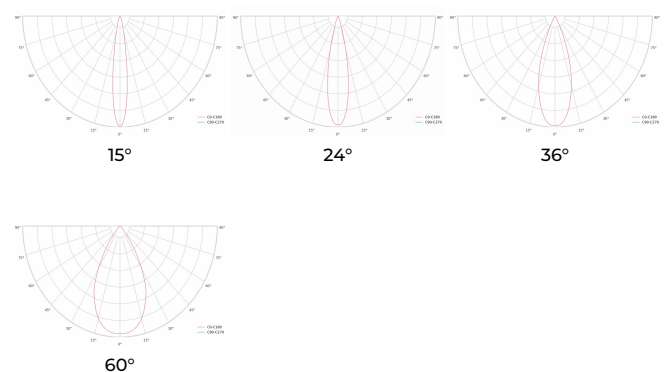

Family datasheet

Diablo suspended

Product description

Diablo is a compact suspended 3-phase LED spotlight with integrated power supply and aluminum heatsink with 50,000 hours lifetime. Available in 3 power options, wide range of color temperatures (2700K-4000K) with CRI 80+/90+. Four light distribution types (15°, 24°, 36°, 60°) and DALI control option available. Ideal for commercial spaces, showrooms and households. 5-year warranty.

LED

220-240 V
50-60 Hz

IP20

Technical description

Mains voltage	220 - 240V AC, 50/60Hz
Connection method	3-phase track adapter
IP rating	20
Protection class	II
Light source	LED
Switching type	Non-dimmable , DALI
CRI	80, 90
CCT	2700K, 3000K, 3100K, 3500K, 4000K
Lumen output	1793-3879 lm
Efficiency	Up to 149 lm/W
Power consumption	13-27 W

Optical system	Lenses
Optical part material	PMMA
Housing material	Die-cast aluminium
Surface finish	Powder coated
Ambient temperature	0 to +25°C
Service lifetime (L80 B10)	50 000h
Warranty	5 years

Dimensions

Light distribution curves