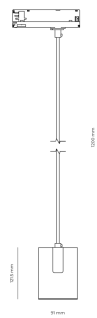

### Product description

Diablo is a compact suspended 3-phase LED spotlight with integrated power supply and aluminum heatsink with 50,000 hours lifetime. Available in 3 power options, wide range of color temperatures (2700K-4000K) with CRI 80+/90+. Four light distribution types (15°, 24°, 36°, 60°) and DALI control option available. Ideal for commercial spaces, showrooms and households. 5-year warranty.

### Dimensions