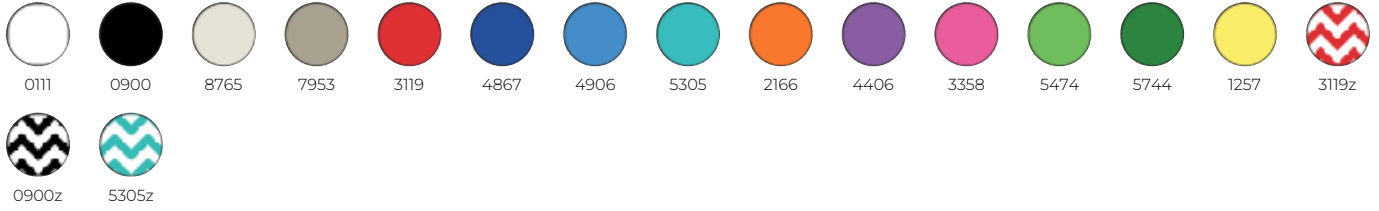

Family datasheet

Worker suspended

Product description

Worker suspended is a suspended linear LED luminaire with LED source with 50,000 hours lifetime. Available in 4 power options, color temperatures 3000K/4000K/5000K with CRI 80+/90+. Four light distribution types (50°, 80°, SYM, WAS) with special optics reducing glare and DALI control option available. Wide range of cable colors. Provides comfortable and natural lighting with excellent parameters. Ideal for offices and stores. 5-year warranty.

Optical system	Lenses
Optical part material	PMMA
Housing material	Aluminium
Surface finish	Powder coated
Ambient temperature	0 to +25°C
Service lifetime (L80 B10)	50 000h
Warranty	5 years

Dimensions

Light distribution curves

Available housing colors

Available cable colors

Product codes

The technical specifications of the luminaire are determined through the combination of these attributes, which result in a unique product code.

Order code example: **WORSUS-L-830-1-50-BL-**

Attribute	Value	Code
Model	Worker suspended	WORSUS-
Version	S	S
	M	M
	L	L
	XL	XL
CCT	3000k (CRI 80+)	830
	3000k (CRI 90+)	930
	4000k (CRI 80+)	840
	4000k (CRI 90+)	940
	5000k (CRI 80+)	850
	5000k (CRI 90+)	950
Dimming	Non-dimmable	1
	DALI	2
Light distribution	50°	50
	80°	80
	SYM	SYM
	WAS	WAS
Housing Color	Black	BL
	White	WH
Cable Color	White	0111
	Black	0900
	Gray	8765
	Brown	7953
	Red	3119
	Blue	4867
	Light blue	4906
	Cyan	5305
	Orange	2166
	Purple	4406
	Pink	3358
	Green	5474
	Dark green	5744
	Yellow	1257
	Red/white	3119z
Black/white	0900z	
Cyan/white	5305z	