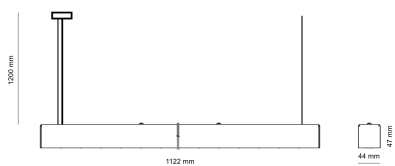

Dimensions