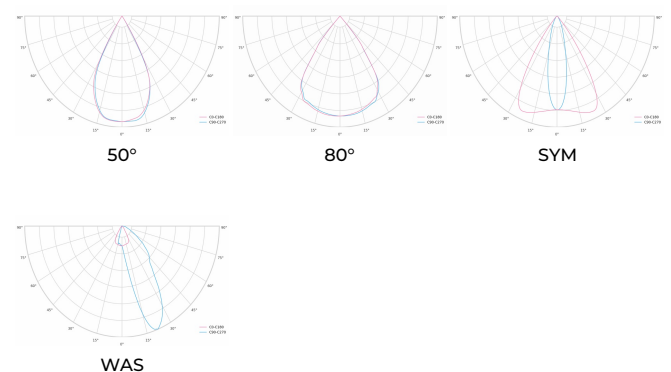

Light distribution curves