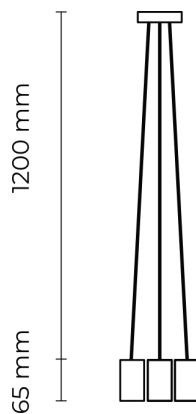

Family datasheet

Triple

Product description

The minimalistic ARLI Triple luminaire is made with precision which – combined with the used high quality textile cord – has become the product's characteristics. The ceiling roses and lamp holders are offered in 2 colours. In addition, you can choose from a range of 17 colours and any length of fabric cables (standard length is 1,2m).

E27 220-240V
50-60Hz **IP20** 

Technical description

Mains voltage	220 - 240V AC, 50/60Hz	Housing material	Plastic
Connection method	Plug-in terminal	Warranty	5 years
IP rating	20		
Socket	E27 (max. 15W)		
Light source	Light bulb		

Dimensions

Available housing colors

RAL 9005

RAL 9003

Available cable colors

Product codes

The technical specifications of the luminaire are determined through the combination of these attributes, which result in a unique product code.

Order code example: TRIPLE-S-BL-

Attribute	Value	Code
Model	Triple	TRIPLE-
Version	S	S
Housing Color	Black	BL
	White	WH
Cable Color	White	0111
	Black	0900
	Gray	8765
	Brown	7953
	Red	3119
	Blue	4867
	Light blue	4906
	Cyan	5305
	Orange	2166
	Purple	4406
	Pink	3358
	Green	5474
	Dark green	5744
	Yellow	1257
	Red/white	3119z
Black/white	0900z	
Cyan/white	5305z	