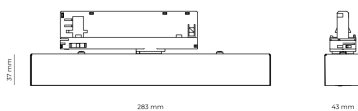

Dimensions