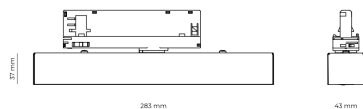

Ripple	5 %
Inrush current	17 A
Inrush time	172 μs
Optical system	Lenses
Optical part material	PMMA
Surface finish	Powder coated
Width	43.00 cm
Height	37.00 cm
Length	284.00 cm
Weight	0.45 kg
Service lifetime (L80 B10)	50 000 h
Warranty	5 years

Dimensions

Light distribution