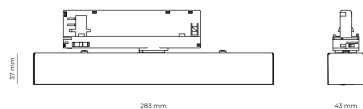

Width 43.00 cm  
 Height 37.00 cm  
 Length 284.00 cm  
 Weight 0.45 kg  
 Service lifetime (L80 B10) 50 000 h  
 Warranty 5 years

### Dimensions