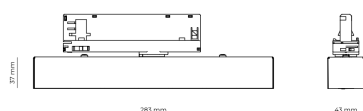

Dimensions