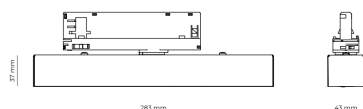

Ripple	1 %
DALI address	1
Standby power	0.30 W
Inrush current	10 A
Inrush time	80 µs
Optical system	Lenses
Optical part material	PMMA
Surface finish	Powder coated
Width	43.00 cm
Height	37.00 cm
Length	284.00 cm
Weight	0.45 kg
Service lifetime (L80 B10)	50 000 h
Warranty	5 years

### Dimensions