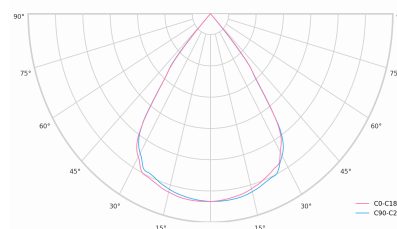

Light distribution