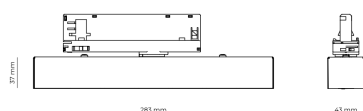

Ripple	1 %
DALI address	1
Standby power	0.30 W
Inrush current	10 A
Inrush time	80 µs
Optical system	Lenses
Optical part material	PMMA
Surface finish	Powder coated
Width	43.00 cm
Height	37.00 cm
Length	284.00 cm
Weight	0.45 kg
Service lifetime (L80 B10)	50 000 h
Warranty	5 years

### Dimensions