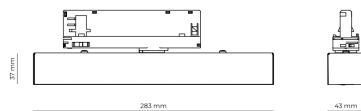

Ripple	5 %
Inrush current	17 A
Inrush time	172 μs
Optical system	Lenses
Optical part material	PMMA
Surface finish	Powder coated
Width	43.00 cm
Height	37.00 cm
Length	284.00 cm
Weight	0.45 kg
Service lifetime (L80 B10)	50 000 h
Warranty	5 years

### Dimensions