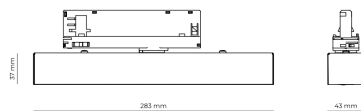

Width 43.00 cm
 Height 37.00 cm
 Length 284.00 cm
 Weight 0.45 kg
 Service lifetime (L80 B10) 50 000 h
 Warranty 5 years

Dimensions

Light distribution