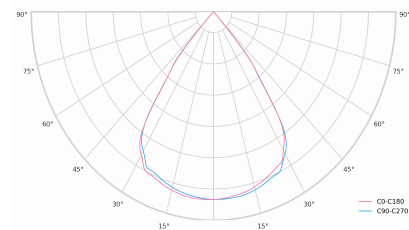

Light distribution