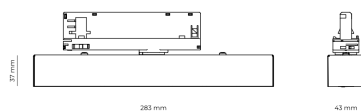

Dimensions