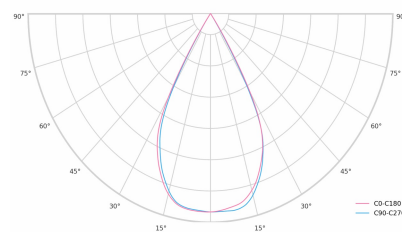

Light distribution