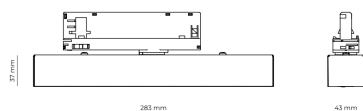

Width 43.00 cm
 Height 37.00 cm
 Length 283.00 cm
 Weight 0.45 kg
 Service lifetime (L80 B10) 50 000 h
 Warranty 5 years

Dimensions

Light distribution