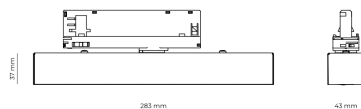

Ripple	5 %
Inrush current	17 A
Inrush time	172 µs
Optical system	Lenses
Optical part material	PMMA
Surface finish	Powder coated
Width	43.00 cm
Height	37.00 cm
Length	283.00 cm
Weight	0.45 kg
Service lifetime (L80 B10)	50 000 h
Warranty	5 years

Dimensions

Light distribution