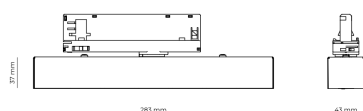

Ripple	1 %
DALI address	1
Standby power	0.30 W
Inrush current	10 A
Inrush time	80 µs
Optical system	Lenses
Optical part material	PMMA
Surface finish	Powder coated
Width	43.00 cm
Height	37.00 cm
Length	283.00 cm
Weight	0.45 kg
Service lifetime (L80 B10)	50 000 h
Warranty	5 years

### Dimensions