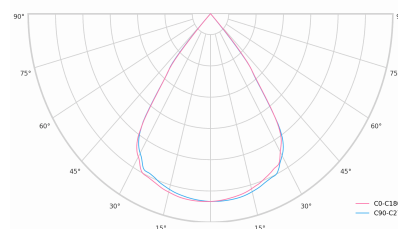

Light distribution