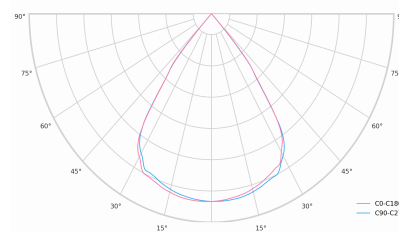

Light distribution