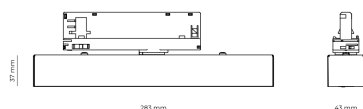

Ripple	1 %
DALI address	1
Standby power	0.30 W
Inrush current	10 A
Inrush time	80 µs
Optical system	Lenses
Optical part material	PMMA
Surface finish	Powder coated
Width	43.00 cm
Height	37.00 cm
Length	283.00 cm
Weight	0.45 kg
Service lifetime (L80 B10)	50 000 h
Warranty	5 years

### Dimensions