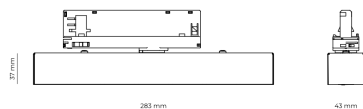

**Optical system** Lenses  
**Optical part material** PMMA  
**Surface finish** Powder coated

**Width** 43.00 cm  
**Height** 37.00 cm  
**Length** 283.00 cm  
**Weight** 0.45 kg

**Service lifetime (L80 B10)** 50 000 h  
**Warranty** 5 years

### Dimensions