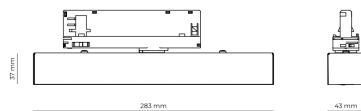

Ripple	5 %
Inrush current	17 A
Inrush time	172 μs
Optical system	Lenses
Optical part material	PMMA
Surface finish	Powder coated
Width	43.00 cm
Height	37.00 cm
Length	283.00 cm
Weight	0.45 kg
Service lifetime (L80 B10)	50 000 h
Warranty	5 years

Dimensions

Light distribution