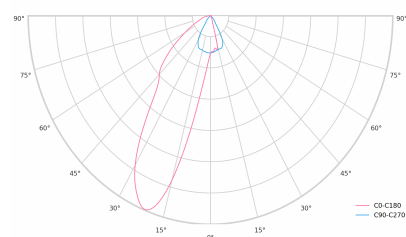

LED 220-240 V 50-60 Hz **IP20**   **UGR < 19** **CCT 5000 k** **CRI 90+**

Product technical data

Mains voltage	220 - 240V AC, 50/60Hz
Connection method	Plug-in terminal
Dimming type	Non-dimmable
IP rating	20
Protection class	I
Ambient temperature	0 to +25 °C
Light source	LED
Colour temperature	5000k
Color rendering index	90
Rated luminous flux	5,621 lm
Connected load	53.37 W
Luminous efficacy	105.3 lm/W

Ripple	1 %
Inrush current	37 A
Inrush time	188 μs
Optical system	Lenses
Optical part material	PMMA
Housing material	Aluminium
Surface finish	Powder coated
Width	44.00 cm
Height	47.00 cm
Length	1,122.00 cm
Weight	2.80 kg
Service lifetime (L80 B10)	50 000 h
Warranty	5 years

Dimensions

Light distribution

Available cable colors