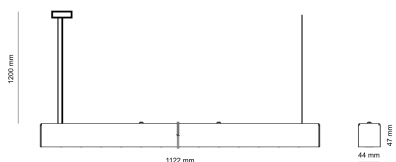

LED 220-240 V 50-60 Hz **IP20**   **UGR < 19** **CCT 5000 k** **CRI 90+**

Product technical data

Mains voltage	220 - 240V AC, 50/60Hz
Connection method	Plug-in terminal
Dimming type	Non-dimmable
IP rating	20
Protection class	I
Ambient temperature	0 to +25 °C
Light source	LED
Colour temperature	5000k
Color rendering index	90
Rated luminous flux	5,621 lm
Connected load	53.37 W
Luminous efficacy	105.3 lm/W

Ripple	1 %
Inrush current	37 A
Inrush time	188 µs
Optical system	Lenses
Optical part material	PMMA
Housing material	Aluminium
Surface finish	Powder coated
Width	44.00 cm
Height	47.00 cm
Length	1,122.00 cm
Weight	2.80 kg
Service lifetime (L80 B10)	50 000 h
Warranty	5 years

Dimensions

Light distribution

Available cable colors