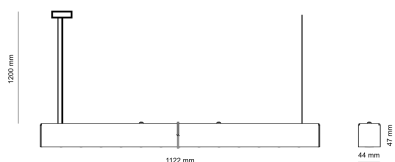

LED 220-240 V 50-60 Hz **IP20**   **UGR < 19** **CCT 5000 k** **CRI 90+**

Product technical data

Mains voltage	220 - 240V AC, 50/60Hz
Connection method	Plug-in terminal
Dimming type	Non-dimmable
IP rating	20
Protection class	I
Ambient temperature	0 to +25 °C
Light source	LED
Colour temperature	5000k
Color rendering index	90
Rated luminous flux	5,621 lm
Connected load	53.37 W
Luminous efficacy	105.3 lm/W

Ripple	1 %
Inrush current	37 A
Inrush time	188 μs
Optical system	Lenses
Optical part material	PMMA
Housing material	Aluminium
Surface finish	Powder coated
Width	44.00 cm
Height	47.00 cm
Length	1,122.00 cm
Weight	2.80 kg
Service lifetime (L80 B10)	50 000 h
Warranty	5 years

Dimensions

Light distribution

Available cable colors