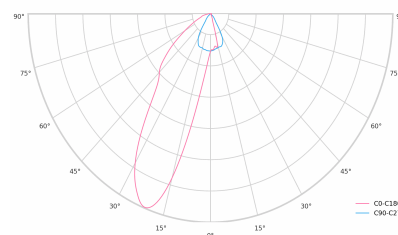

LED 220-240 V 50-60 Hz **IP20**   **UGR < 19** **CCT 5000 k** **CRI 90+**

Product technical data

Mains voltage	220 - 240V AC, 50/60Hz
Connection method	Plug-in terminal
Dimming type	Non-dimmable
IP rating	20
Protection class	I
Ambient temperature	0 to +25 °C
Light source	LED
Colour temperature	5000k
Color rendering index	90
Rated luminous flux	5,621 lm
Connected load	53.37 W
Luminous efficacy	105.3 lm/W

Ripple	1 %
Inrush current	37 A
Inrush time	188 µs
Optical system	Lenses
Optical part material	PMMA
Housing material	Aluminium
Surface finish	Powder coated
Width	44.00 cm
Height	47.00 cm
Length	1,122.00 cm
Weight	2.80 kg
Service lifetime (L80 B10)	50 000 h
Warranty	5 years

Dimensions

Light distribution

Available cable colors