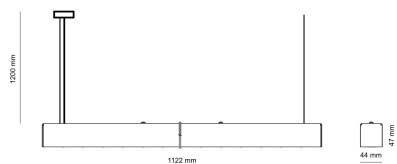

Light source LED
Colour temperature 4000k
Color rendering index 90
Rated luminous flux 4,570 lm
Connected load 44.64 W
Luminous efficacy 102.4 lm/W

Ripple 1 %
Inrush current 37 A
Inrush time 188 μs

Optical system Lenses
Optical part material PMMA
Housing material Aluminium
Surface finish Powder coated

Width 44.00 cm
Height 47.00 cm
Length 1,122.00 cm
Weight 2.80 kg

Service lifetime (L80 B10) 50 000 h
Warranty 5 years

Dimensions

Light distribution

Available cable colors