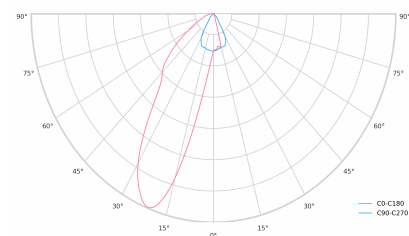

Light source LED
Colour temperature 4000k
Color rendering index 90
Rated luminous flux 4,570 lm
Connected load 44.64 W
Luminous efficacy 102.4 lm/W

Ripple 1 %
Inrush current 37 A
Inrush time 188 μs

Optical system Lenses
Optical part material PMMA
Housing material Aluminium
Surface finish Powder coated

Width 44.00 cm
Height 47.00 cm
Length 1,122.00 cm
Weight 2.80 kg

Service lifetime (L80 B10) 50 000 h
Warranty 5 years

Dimensions

Light distribution

Available cable colors