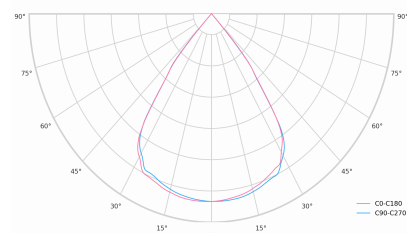

LED 220-240 V IP20   UGR < 19 CCT 4000 k CRI 90+

Product technical data

Mains voltage	220 - 240V AC, 50/60Hz	Ripple	1 %
Connection method	Plug-in terminal	Inrush current	37 A
Dimming type	Non-dimmable	Inrush time	188 μs
IP rating	20	Optical system	Lenses
Protection class	I	Optical part material	PMMA
Ambient temperature	0 to +25 °C	Housing material	Aluminium
Light source	LED	Surface finish	Powder coated
Colour temperature	4000k	Width	44.00 cm
Color rendering index	90	Height	47.00 cm
Rated luminous flux	5,052 lm	Length	1,122.00 cm
Connected load	44.64 W	Weight	2.80 kg
Luminous efficacy	113.2 lm/W	Service lifetime (L80 B10)	50 000 h
		Warranty	5 years

Dimensions

Light distribution

Available cable colors