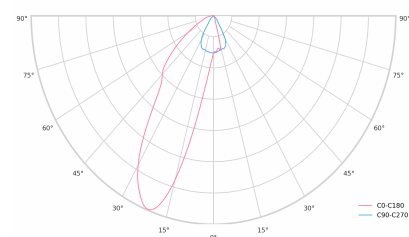

LED 220-240 V IP20   UGR < 19 CCT 4000 k CRI 80+

Product technical data

Mains voltage	220 - 240V AC, 50/60Hz	Ripple	1 %
Connection method	Plug-in terminal	Inrush current	37 A
Dimming type	Non-dimmable	Inrush time	188 μs
IP rating	20	Optical system	Lenses
Protection class	I	Optical part material	PMMA
Ambient temperature	0 to +25 °C	Housing material	Aluminium
Light source	LED	Surface finish	Powder coated
Colour temperature	4000k	Width	44.00 cm
Color rendering index	80	Height	47.00 cm
Rated luminous flux	5,849 lm	Length	1,122.00 cm
Connected load	49.80 W	Weight	2.80 kg
Luminous efficacy	117.5 lm/W	Service lifetime (L80 B10)	50 000 h
		Warranty	5 years

Dimensions

Light distribution

Available cable colors