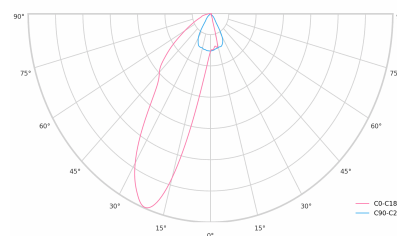

Optical system Lenses
 Optical part material PMMA
 Housing material Aluminium
 Surface finish Powder coated

Width 44.00 cm
 Height 47.00 cm
 Length 1,122.00 cm
 Weight 2.80 kg

Service lifetime (L80 B10) 50 000 h
 Warranty 5 years

Dimensions

Light distribution

Available cable colors