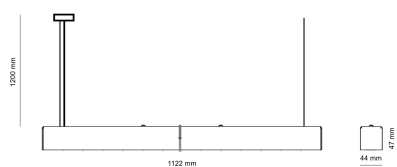

Optical system Lenses
 Optical part material PMMA
 Housing material Aluminium
 Surface finish Powder coated

Width 44.00 cm
 Height 47.00 cm
 Length 1,122.00 cm
 Weight 2.80 kg

Service lifetime (L80 B10) 50 000 h
 Warranty 5 years

Dimensions

Light distribution

Available cable colors