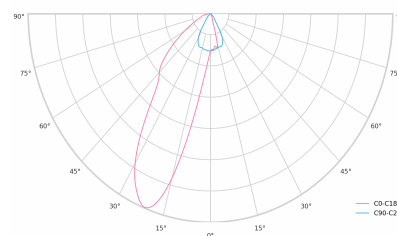

Light distribution