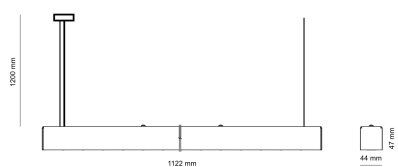

Ripple 1 %  
 Inrush current 17 A  
 Inrush time 162 μs  
 Optical system Lenses  
 Optical part material PMMA  
 Housing material Aluminium  
 Surface finish Powder coated

Width 44.00 cm  
 Height 47.00 cm  
 Length 1,122.00 cm  
 Weight 2.80 kg

### Dimensions