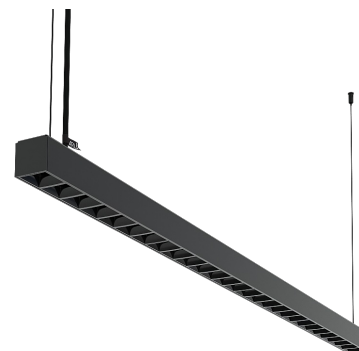

## WORSUS-L-840-1-WAS-BL-

### Product description

Worker suspended is a suspended linear LED luminaire with LED source with 50,000 hours lifetime. Available in 4 power options, color temperatures 3000K/4000K/5000K with CRI 80+/90+. Four light distribution types (50°, 80°, SYM, WAS) with special optics reducing glare and DALI control option available. Wide range of cable colors. Provides comfortable and natural lighting with excellent parameters. Ideal for offices and stores. 5-year warranty.

Ripple 1 %  
 Inrush current 17 A  
 Inrush time 162 μs  
 Optical system Lenses  
 Optical part material PMMA  
 Housing material Aluminium  
 Surface finish Powder coated

Width 44.00 cm  
 Height 47.00 cm  
 Length 1,122.00 cm  
 Weight 2.80 kg