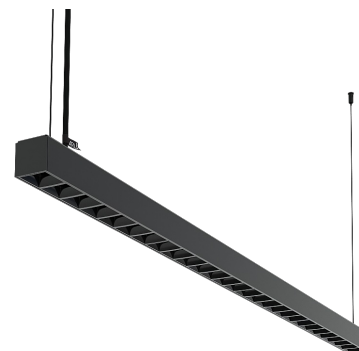

Technical datasheet

WORSUS-S-950-1-WAS-BL-

Product description

Worker suspended is a suspended linear LED luminaire with LED source with 50,000 hours lifetime. Available in 4 power options, color temperatures 3000K/4000K/5000K with CRI 80+/90+. Four light distribution types (50°, 80°, SYM, WAS) with special optics reducing glare and DALI control option available. Wide range of cable colors. Provides comfortable and natural lighting with excellent parameters. Ideal for offices and stores. 5-year warranty.

Light source LED
 Colour temperature 5000k
 Color rendering index 90
 Rated luminous flux 3,179 lm
 Connected load 26.68 W
 Luminous efficacy 119.2 lm/W

Ripple 1 %
 Inrush current 18 A
 Inrush time 154 µs
 Optical system Lenses
 Optical part material PMMA
 Housing material Aluminium
 Surface finish Powder coated

Width 44.00 cm
 Height 47.00 cm
 Length 1,122.00 cm
 Weight 2.80 kg

Service lifetime (L80 B10) 50 000 h
 Warranty 5 years

Dimensions

Light distribution

Available cable colors