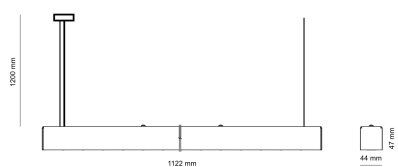

Light source LED
 Colour temperature 5000k
 Color rendering index 90
 Rated luminous flux 3,179 lm
 Connected load 26.68 W
 Luminous efficacy 119.2 lm/W

Ripple 1 %
 Inrush current 18 A
 Inrush time 154 µs
 Optical system Lenses
 Optical part material PMMA
 Housing material Aluminium
 Surface finish Powder coated

Width 44.00 cm
 Height 47.00 cm
 Length 1,122.00 cm
 Weight 2.80 kg

Service lifetime (L80 B10) 50 000 h
 Warranty 5 years

Dimensions

Light distribution

Available cable colors