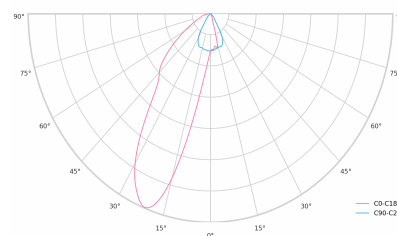

Light source LED
 Colour temperature 5000k
 Color rendering index 90
 Rated luminous flux 3,179 lm
 Connected load 26.68 W
 Luminous efficacy 119.2 lm/W

Ripple 1 %
 Inrush current 18 A
 Inrush time 154 µs
 Optical system Lenses
 Optical part material PMMA
 Housing material Aluminium
 Surface finish Powder coated

Width 44.00 cm
 Height 47.00 cm
 Length 1,122.00 cm
 Weight 2.80 kg

Service lifetime (L80 B10) 50 000 h
 Warranty 5 years

Dimensions

Light distribution

Available cable colors