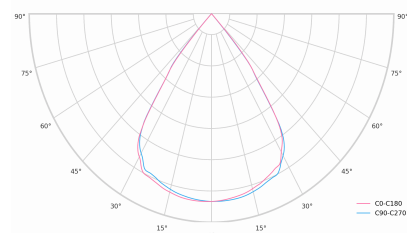

Light distribution