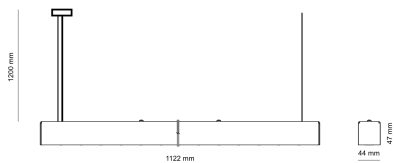

### Product technical data

|                       |                        |                            |               |
|-----------------------|------------------------|----------------------------|---------------|
| Mains voltage         | 220 - 240V AC, 50/60Hz | Ripple                     | 1 %           |
| Connection method     | Plug-in terminal       | Inrush current             | 18 A          |
| Dimming type          | Non-dimmable           | Inrush time                | 154 μs        |
| IP rating             | 20                     | Optical system             | Lenses        |
| Protection class      | I                      | Optical part material      | PMMA          |
| Ambient temperature   | 0 to +25 °C            | Housing material           | Aluminium     |
| Light source          | LED                    | Surface finish             | Powder coated |
| Colour temperature    | 5000k                  | Width                      | 44.00 cm      |
| Color rendering index | 80                     | Height                     | 47.00 cm      |
| Rated luminous flux   | 3,676 lm               | Length                     | 1,122.00 cm   |
| Connected load        | 25.18 W                | Weight                     | 2.80 kg       |
| Luminous efficacy     | 146.0 lm/W             | Service lifetime (L80 B10) | 50 000 h      |
|                       |                        | Warranty                   | 5 years       |

### Dimensions