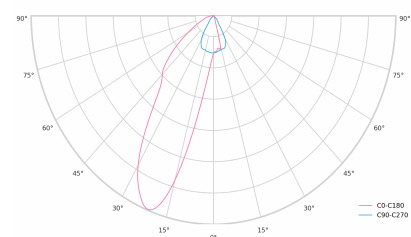

LED 220-240 V IP20   UGR < 19 CCT 4000 k CRI 80+

Product technical data

Mains voltage	220 - 240V AC, 50/60Hz	Ripple	1 %
Connection method	Plug-in terminal	Inrush current	18 A
Dimming type	Non-dimmable	Inrush time	154 µs
IP rating	20	Optical system	Lenses
Protection class	I	Optical part material	PMMA
Ambient temperature	0 to +25 °C	Housing material	Aluminium
Light source	LED	Surface finish	Powder coated
Colour temperature	4000k	Width	44.00 cm
Color rendering index	80	Height	47.00 cm
Rated luminous flux	3,326 lm	Length	1,122.00 cm
Connected load	25.18 W	Weight	2.80 kg
Luminous efficacy	132.1 lm/W	Service lifetime (L80 B10)	50 000 h
		Warranty	5 years

Dimensions

Light distribution

Available cable colors