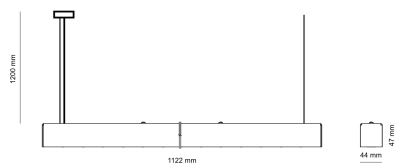

Technical datasheet

WORSUS-S-840-1-WAS-BL-

Product description

Worker suspended is a suspended linear LED luminaire with LED source with 50,000 hours lifetime. Available in 4 power options, color temperatures 3000K/4000K/5000K with CRI 80+/90+. Four light distribution types (50°, 80°, SYM, WAS) with special optics reducing glare and DALI control option available. Wide range of cable colors. Provides comfortable and natural lighting with excellent parameters. Ideal for offices and stores. 5-year warranty.

LED 220-240 V IP20   UGR < 19 CCT 4000 k CRI 80+

Product technical data

Mains voltage	220 - 240V AC, 50/60Hz	Ripple	1 %
Connection method	Plug-in terminal	Inrush current	18 A
Dimming type	Non-dimmable	Inrush time	154 µs
IP rating	20	Optical system	Lenses
Protection class	I	Optical part material	PMMA
Ambient temperature	0 to +25 °C	Housing material	Aluminium
Light source	LED	Surface finish	Powder coated
Colour temperature	4000k	Width	44.00 cm
Color rendering index	80	Height	47.00 cm
Rated luminous flux	3,326 lm	Length	1,122.00 cm
Connected load	25.18 W	Weight	2.80 kg
Luminous efficacy	132.1 lm/W	Service lifetime (L80 B10)	50 000 h
		Warranty	5 years

Dimensions

Light distribution

Available cable colors