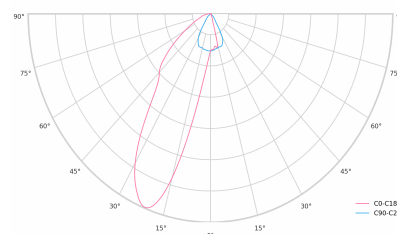

Light source LED
Colour temperature 3000k
Color rendering index 80
Rated luminous flux 3,167 lm
Connected load 25.18 W
Luminous efficacy 125.8 lm/W

Ripple 1 %
Inrush current 18 A
Inrush time 154 µs
Optical system Lenses
Optical part material PMMA
Housing material Aluminium
Surface finish Powder coated

Width 44.00 cm
Height 47.00 cm
Length 1,122.00 cm
Weight 2.80 kg

Service lifetime (L80 B10) 50 000 h
Warranty 5 years

Dimensions

Light distribution

Available cable colors