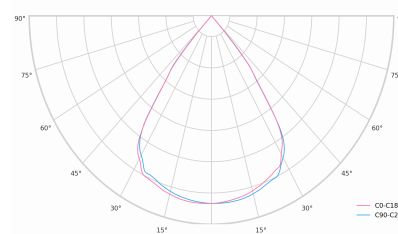

Light source LED
 Colour temperature 3000k
 Color rendering index 80
 Rated luminous flux 3,501 lm
 Connected load 25.18 W
 Luminous efficacy 139.0 lm/W

Ripple 1 %
 Inrush current 18 A
 Inrush time 154 µs
 Optical system Lenses
 Optical part material PMMA
 Housing material Aluminium
 Surface finish Powder coated

Width 44.00 cm
 Height 47.00 cm
 Length 1,122.00 cm
 Weight 2.80 kg

Service lifetime (L80 B10) 50 000 h
 Warranty 5 years

Dimensions

Light distribution

Available cable colors