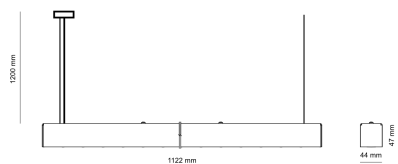

Light source LED
 Colour temperature 3000k
 Color rendering index 80
 Rated luminous flux 3,501 lm
 Connected load 25.18 W
 Luminous efficacy 139.0 lm/W

Ripple 1 %
 Inrush current 18 A
 Inrush time 154 µs
 Optical system Lenses
 Optical part material PMMA
 Housing material Aluminium
 Surface finish Powder coated

Width 44.00 cm
 Height 47.00 cm
 Length 1,122.00 cm
 Weight 2.80 kg

Service lifetime (L80 B10) 50 000 h
 Warranty 5 years

Dimensions

Light distribution

Available cable colors