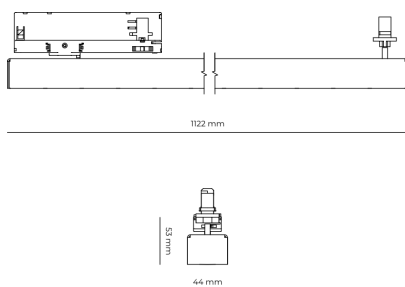

### Product technical data

Mains voltage	220 - 240V AC, 50/60Hz	Ripple	1 %
Connection method	3-phase track adapter	DALI address	1
Dimming type	DALI	Standby power	0.30 W
IP rating	20	Inrush current	15 A
Protection class	II	Inrush time	100 µs
Ambient temperature	0 to +25 °C	Optical system	Lenses
Light source	LED	Optical part material	PMMA
Colour temperature	4000k	Housing material	Aluminium
Color rendering index	90	Surface finish	Powder coated
Rated luminous flux	4,161 lm	Width	44.00 cm
Connected load	37.99 W	Height	53.00 cm
Luminous efficacy	109.5 lm/W	Length	1,122.00 cm
		Weight	2.80 kg
		Service lifetime (L80 B10)	50 000 h
		Warranty	5 years

### Dimensions