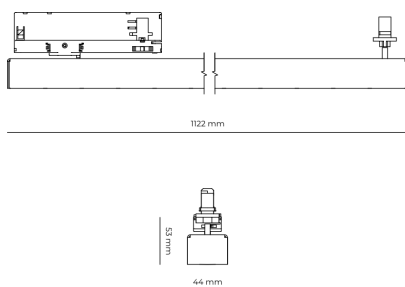

### Product technical data

Mains voltage	220 - 240V AC, 50/60Hz	Ripple	1 %
Connection method	3-phase track adapter	DALI address	1
Dimming type	DALI	Standby power	0.30 W
IP rating	20	Inrush current	15 A
Protection class	II	Inrush time	100 µs
Ambient temperature	0 to +25 °C	Optical system	Lenses
Light source	LED	Optical part material	PMMA
Colour temperature	4000k	Housing material	Aluminium
Color rendering index	80	Surface finish	Powder coated
Rated luminous flux	5,010 lm	Width	44.00 cm
Connected load	42.44 W	Height	53.00 cm
Luminous efficacy	118.0 lm/W	Length	1,122.00 cm
		Weight	2.80 kg
		Service lifetime (L80 B10)	50 000 h
		Warranty	5 years

### Dimensions