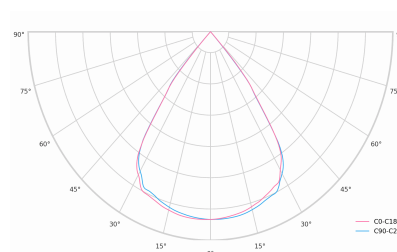

Light distribution