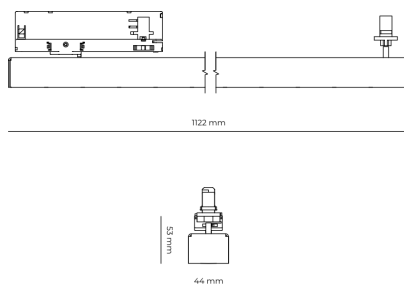

Dimensions