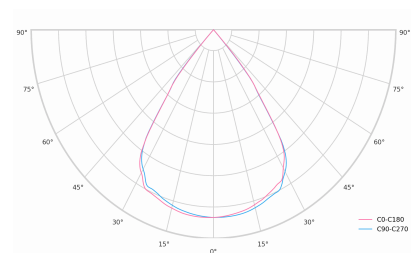

Light distribution