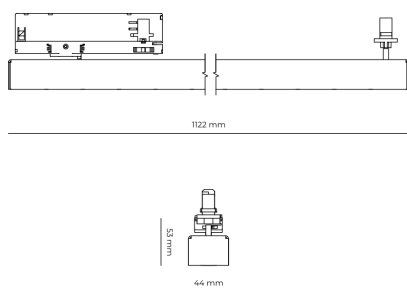

Dimensions