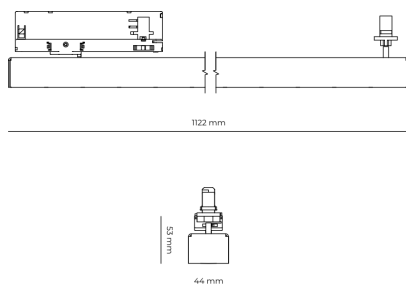

Ripple	1 %
DALI address	1
Standby power	0.30 W
Inrush current	15 A
Inrush time	100 µs
Optical system	Lenses
Optical part material	PMMA
Housing material	Aluminium
Surface finish	Powder coated
Width	44.00 cm
Height	53.00 cm
Length	1,122.00 cm
Weight	2.80 kg
Service lifetime (L80 B10)	50 000 h
Warranty	5 years

### Dimensions