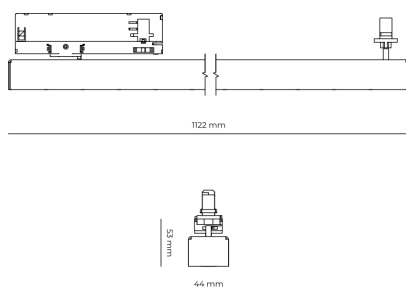

Light source LED
Colour temperature 5000k
Color rendering index 90
Rated luminous flux 5,253 lm
Connected load 45.80 W
Luminous efficacy 114.7 lm/W

Ripple 5 %
Inrush current 7 A
Inrush time 28 μs
Optical system Lenses
Optical part material PMMA
Housing material Aluminium
Surface finish Powder coated

Width 44.00 cm
Height 53.00 cm
Length 1,122.00 cm
Weight 2.80 kg

Service lifetime (L80 B10) 50 000 h
Warranty 5 years

Dimensions

Light distribution