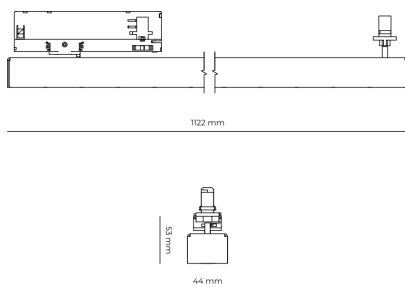

### Product technical data

Mains voltage	220 - 240V AC, 50/60Hz	Ripple	5 %
Connection method	3-phase track adapter	Inrush current	7 A
Dimming type	Non-dimmable	Inrush time	28 μs
IP rating	20	Optical system	Lenses
Protection class	II	Optical part material	PMMA
Ambient temperature	0 to +25 °C	Housing material	Aluminium
Light source	LED	Surface finish	Powder coated
Colour temperature	4000k	Width	44.00 cm
Color rendering index	90	Height	53.00 cm
Rated luminous flux	3,864 lm	Length	1,122.00 cm
Connected load	37.90 W	Weight	2.80 kg
Luminous efficacy	102.0 lm/W	Service lifetime (L80 B10)	50 000 h
		Warranty	5 years

### Dimensions