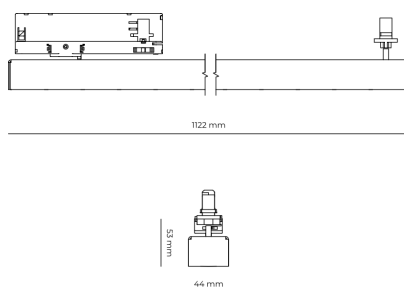

Light source LED
Colour temperature 4000k
Color rendering index 90
Rated luminous flux 3,864 lm
Connected load 37.90 W
Luminous efficacy 102.0 lm/W

Ripple 5 %
Inrush current 7 A
Inrush time 28 μs
Optical system Lenses
Optical part material PMMA
Housing material Aluminium
Surface finish Powder coated

Width 44.00 cm
Height 53.00 cm
Length 1,122.00 cm
Weight 2.80 kg

Service lifetime (L80 B10) 50 000 h
Warranty 5 years

Dimensions

Light distribution