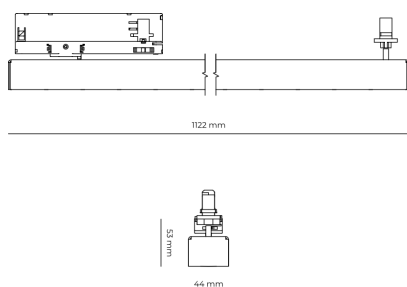

Light source LED
Colour temperature 5000k
Color rendering index 80
Rated luminous flux 5,010 lm
Connected load 42.60 W
Luminous efficacy 117.6 lm/W

Ripple 5 %
Inrush current 7 A
Inrush time 28 µs
Optical system Lenses
Optical part material PMMA
Housing material Aluminium
Surface finish Powder coated

Width 44.00 cm
Height 53.00 cm
Length 1,122.00 cm
Weight 2.80 kg

Service lifetime (L80 B10) 50 000 h
Warranty 5 years

Dimensions

Light distribution