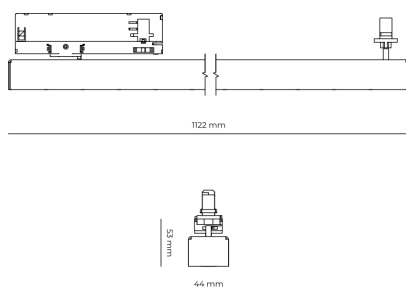

Light source LED
Colour temperature 4000k
Color rendering index 80
Rated luminous flux 5,010 lm
Connected load 42.60 W
Luminous efficacy 117.6 lm/W

Ripple 5 %
Inrush current 7 A
Inrush time 28 μs
Optical system Lenses
Optical part material PMMA
Housing material Aluminium
Surface finish Powder coated

Width 44.00 cm
Height 53.00 cm
Length 1,122.00 cm
Weight 2.80 kg

Service lifetime (L80 B10) 50 000 h
Warranty 5 years

Dimensions

Light distribution